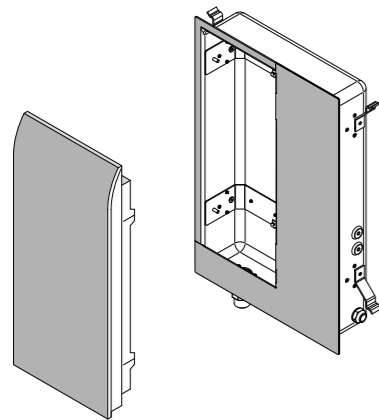

# Technical information

More information: [www.effe.it](http://www.effe.it)

- ① Water inlet
- ② Water outlet
- ③ Electric power supply
- ④ Options connection

All work must be carried out by qualified personnel or by one of our Service Centres, based on local and international standards – CEI 64.8 (IEC 364 – 1). Make sure that the electric and plumbing connections for the steam generator have been correctly set up (water line with closing gate valve, outlet siphon, power line with suitable magnetothermal residual current device, etc.) according to the related technical specifications. Connect all piping in such a way that it may be disconnected (in the event of removal of the generator for maintenance). Use brass or copper piping only. Do not use galvanised or black PVC piping.  
A space of 380 mm x 545 mm and at least 78 mm deep must be available to house the Easystem Smart device.

- ① Water inlet: set up the piping mounted flush with the casing with a 1/2" female thread. Hook up only cold water (max 25°C). Inlet water pressure must not exceed 8 bar (800 kPa). For best operation, water pressure should be max. 1.5 ÷ 2 bar (150 ÷ 200 kPa).  
CAUTION: if the water is medium hard or hard, it is recommended to install a softener upstream of the generator. Otherwise, the generator boiler may be subject to significant wear and tear.
- ② Water outlet: set up 1/2" female, heat resistant (up to 100°C) siphoned piping mounted flush with the casing. The outlet pipe must ensure correct water outflow, therefore, a downward slope of at least 5° is recommended.
- ③ Sheath Ø 25 for the electric power supply: set up a power cable of suitable cross-section.
- ④ Sheath Ø 25 for connecting the options.

## DIMENSIONS

cm 25 x 3,7 x 57 h