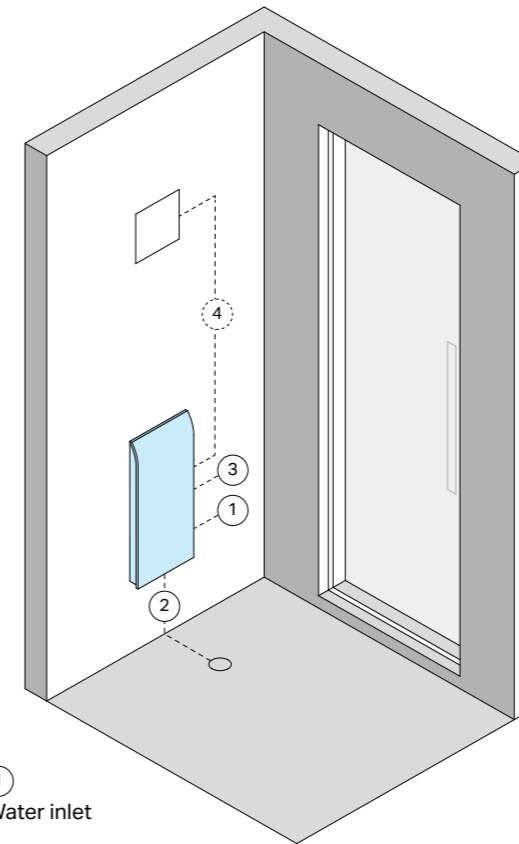

# Technical information

More information: [www.effe.it](http://www.effe.it)

- ① Water inlet
- ② Water outlet
- ③ Electric power supply
- ④ Options connection

All work must be carried out by qualified personnel or by one of our Service Centres, based on local and international standards – CEI 64.8 (IEC 364 – 1). Make sure that the electric and plumbing connections for the steam generator have been correctly set up (water line with closing gate valve, outlet siphon, power line with suitable magnetothermal residual current device, etc.) according to the related technical specifications. Connect all piping in such a way that it may be disconnected (in the event of removal of the generator for maintenance). Use brass or copper piping only. Do not use galvanised or black PVC piping.  
A space of 380 mm x 545 mm and at least 78 mm deep must be available to house the Easystem Smart device.

## DIMENSIONS

cm 25 x 3,7 x 57 h